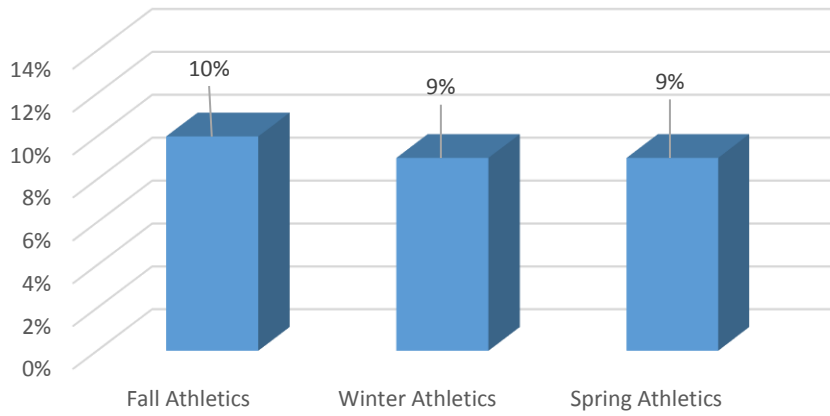

Percent of Native American Students in Athletics 2017-2018 School Year

Semester 2 - % of N.A. Students in Dual Credit Classes

Semester 1 - % of N.A. Students in Dual Credit Classes