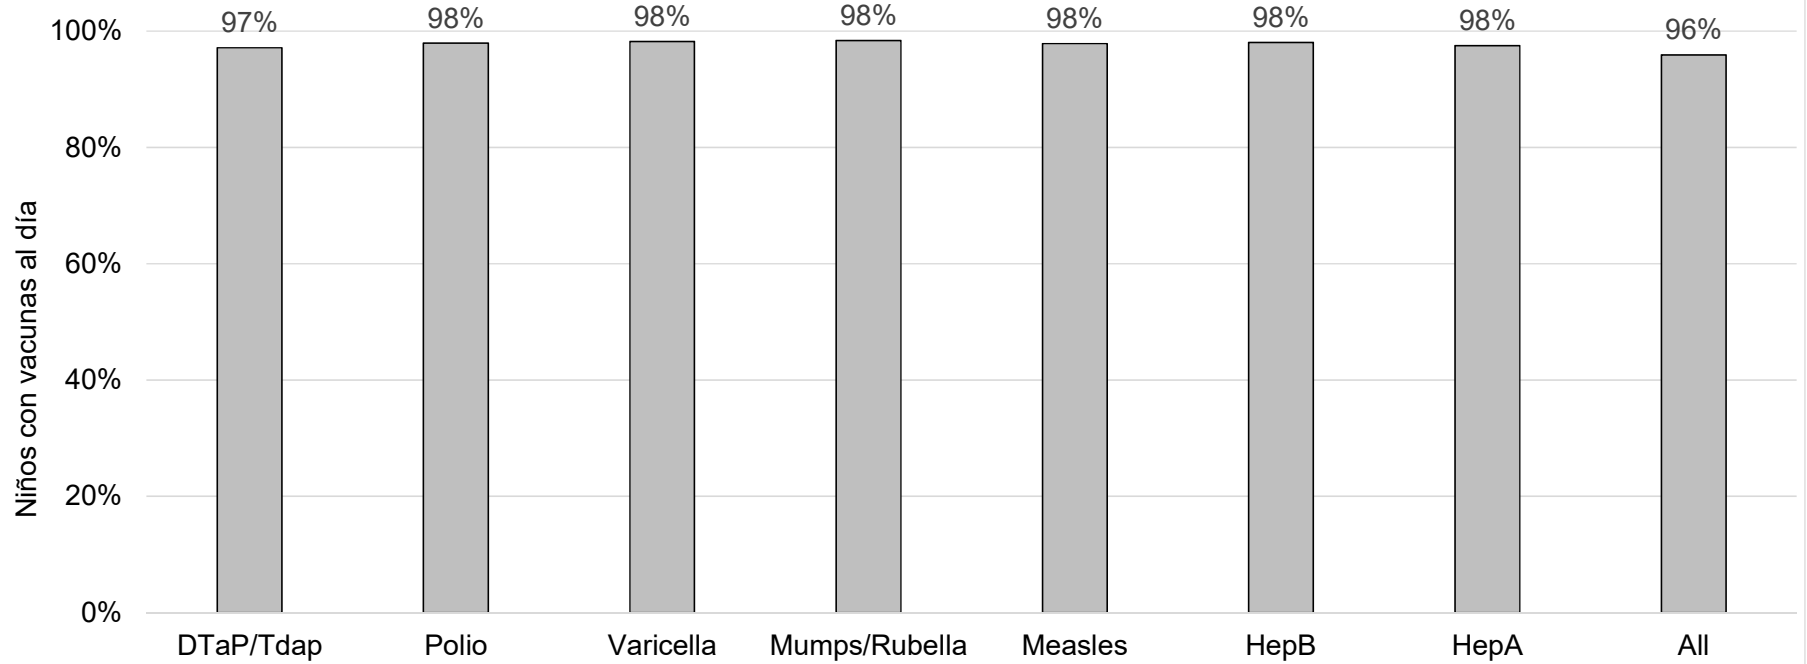

¿Cuántos niños en edad escolar* están al día con las vacunas en su condado?

* Jardín de infancia hasta el grado 12

Fecha de evaluación: 02/03/2020

Fuente de datos: Informes de Resumen de Inmunización Primaria

Umatilla County