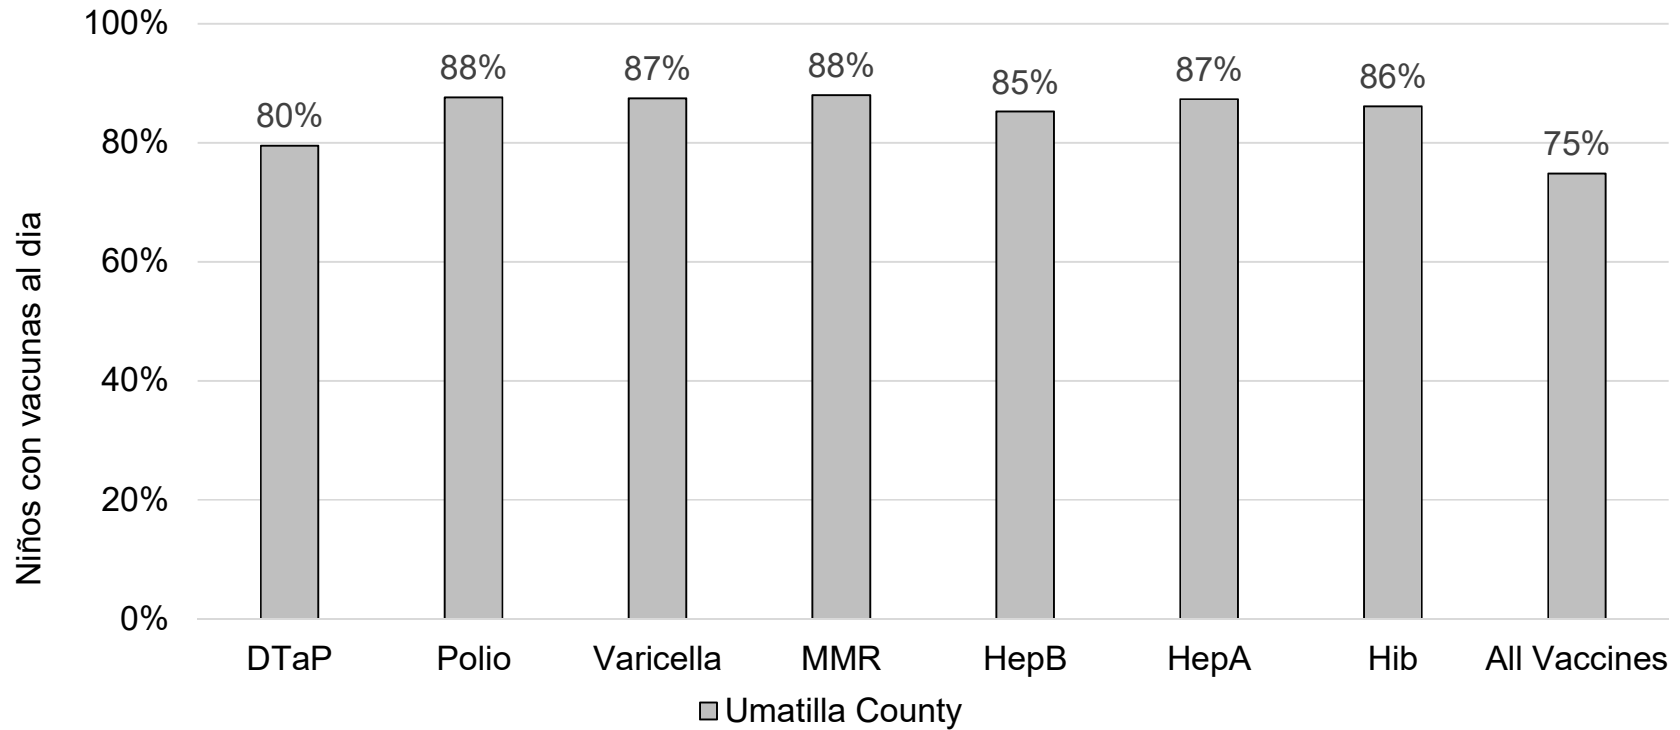

Cuántos niños menores de edad escolar* están al día con vacunas en su condado?

*Niños de 19 meses de edad en 15/01/2020 hasta 5 años de edad efectivo 01/09/2019
Fecha de evaluación: 02/03/2020
Fuente de datos: Oregon Alert IIS