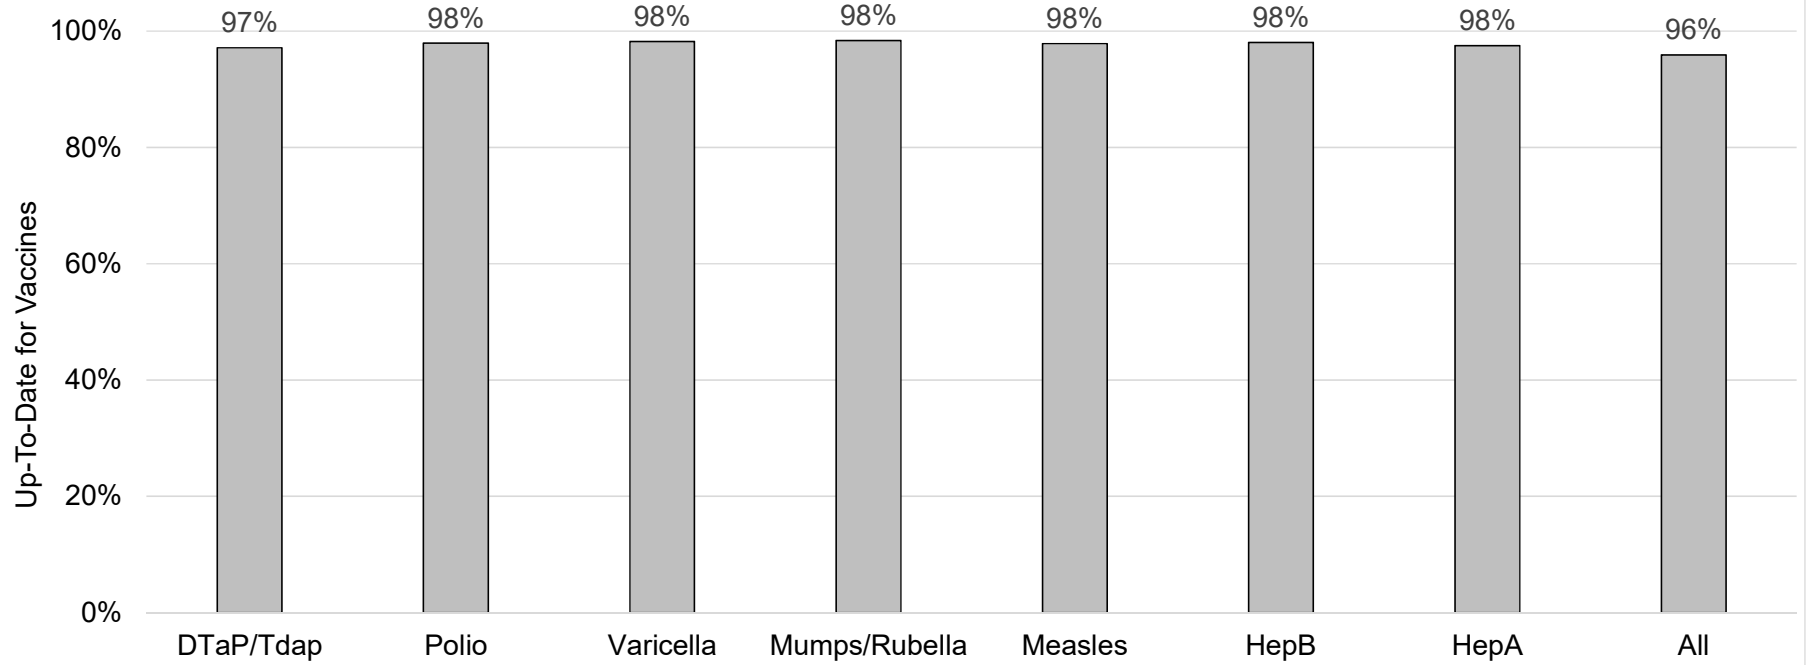

### How many school-age kids\* are up-to-date on vaccines in your county?

\*Kindergarten through 12th grade

Assessment date: 03/02/2020

Data source: Immunization Primary Review Summary Reports

□ Umatilla County