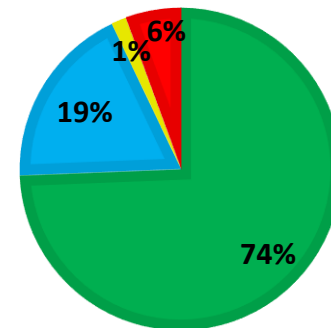

**2021-22
PELC FALL READING ESGI SCORES**

■ Tier 1 ■ Tier 2 ■ Tier 3 ■ Tier 4

Number of Students in Each Tier

	<u>Fall</u>	<u>Winter</u>	<u>Spring</u>
Tier 1	5	10	148
Tier 2	16	126	37
Tier 3	48	40	3
Tier 4	<u>130</u>	<u>21</u>	<u>11</u>
Total	199	197	199

**2021-2022
PELC WINTER READING ESGI SCORES**

■ Tier 1 ■ Tier 2 ■ Tier 3 ■ Tier 4

**2021-2022
PELC SPRING READING ESGI SCORES**

■ Tier 1 ■ Tier 2 ■ Tier 3 ■ Tier 4