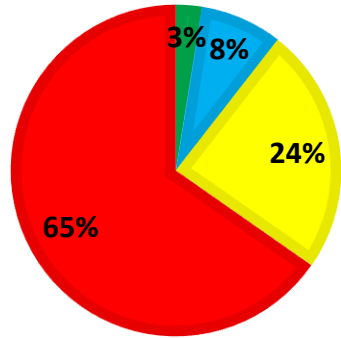

**2021-22
PELC FALL READING ESGI SCORES**

■ Tier 1 ■ Tier 2 ■ Tier 3 ■ Tier 4

Number of Students in Each Tier

	<u>Fall</u>	<u>Winter</u>	<u>Spring</u>
Tier 1	5	10	148
Tier 2	16	126	37
Tier 3	48	40	3
Tier 4	<u>130</u>	<u>21</u>	<u>11</u>
Total	199	197	199

**2021-2022
PELC WINTER READING ESGI SCORES**

■ Tier 1 ■ Tier 2 ■ Tier 3 ■ Tier 4

**2021-2022
PELC SPRING READING ESGI SCORES**

■ Tier 1 ■ Tier 2 ■ Tier 3 ■ Tier 4