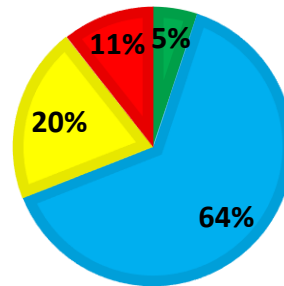

**2021-22
PELC FALL READING ESGI SCORES**

■ Tier 1 ■ Tier 2 ■ Tier 3 ■ Tier 4

Number of Students in Each Tier

	<u>Fall</u>	<u>Winter</u>	<u>Spring</u>
Tier 1	5	10	148
Tier 2	16	126	37
Tier 3	48	40	3
Tier 4	<u>130</u>	<u>21</u>	<u>11</u>
Total	199	197	199

**2021-2022
PELC WINTER READING ESGI SCORES**

■ Tier 1 ■ Tier 2 ■ Tier 3 ■ Tier 4

**2021-2022
PELC SPRING READING ESGI SCORES**

■ Tier 1 ■ Tier 2 ■ Tier 3 ■ Tier 4