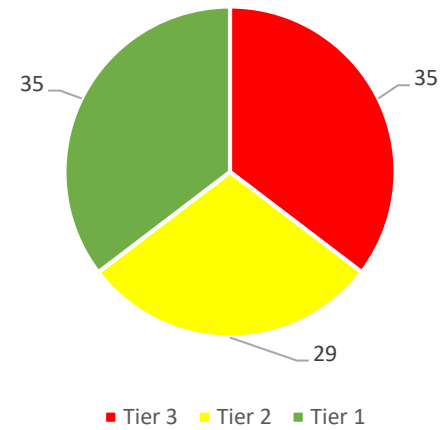

Grade 4 - spring 2022

Reading iReady Data for 2021-2022

Reading iReady Data for 2021-2022

Grade 7 - fall 2021

Grade 7 - spring 2022

Grade 8 - fall 2021

Grade 8 - spring 2022

Math - Pre-COVID Spring 2019 and Spring 2022 Comparison

Grade 1 - spring 2019

Grade 1 - spring 2022

Grade 2 - spring 2019

Grade 2 - spring 2022

Math - Pre-COVID Spring 2019 and Spring 2022 Comparison

Math - Pre-COVID Spring 2019 and Spring 2022 Comparison

Grade 5- spring 2019

Grade 5 - spring 2022

Grade 6- spring 2019

Grade 6 - spring 2022

Math - Pre-COVID Spring 2019 and Spring 2022 Comparison

Grade 7- spring 2019

Grade 7 - spring 2022

Grade 8- spring 2019

Grade 8 - spring 2022