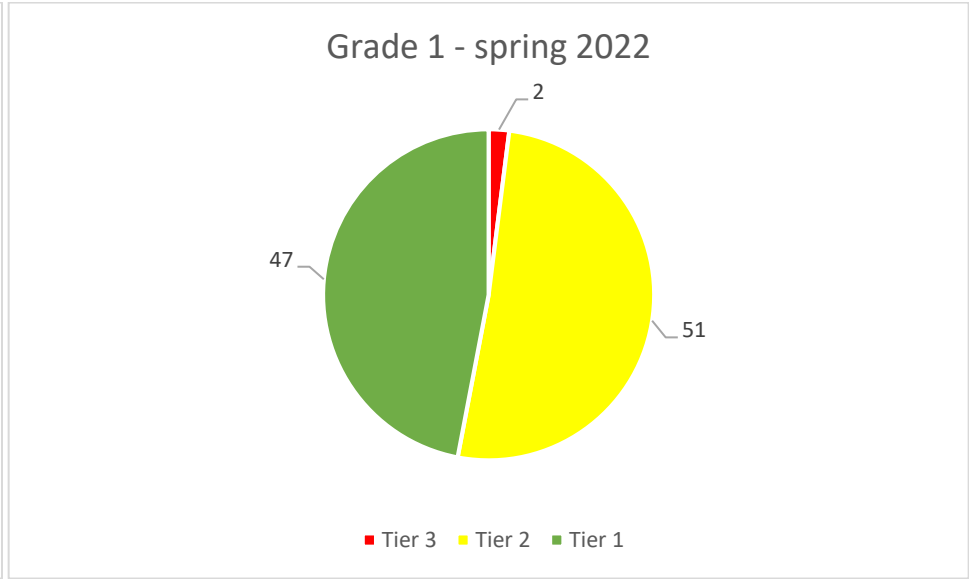

Grade 4 - spring 2022

Math iReady Data for 2021-2022

Grade 5 - fall 2021

Grade 5 - spring 2022

Grade 6 - fall 2021

Grade 6 - spring 2022

Math iReady Data for 2021-2022

Grade 7 - fall 2021

Grade 7 - spring 2022

Grade 8 - fall 2021

Grade 8 - spring 2022

Reading iReady Data for 2021-2022

Reading iReady Data for 2021-2022

Grade 3 - fall 2021

Grade 3 - spring 2022

Grade 4 - fall 2021

Grade 4 - spring 2022

Reading iReady Data for 2021-2022

Reading iReady Data for 2021-2022

Grade 7 - fall 2021

Grade 7 - spring 2022

Grade 8 - fall 2021

Grade 8 - spring 2022

Math - Pre-COVID Spring 2019 and Spring 2022 Comparison