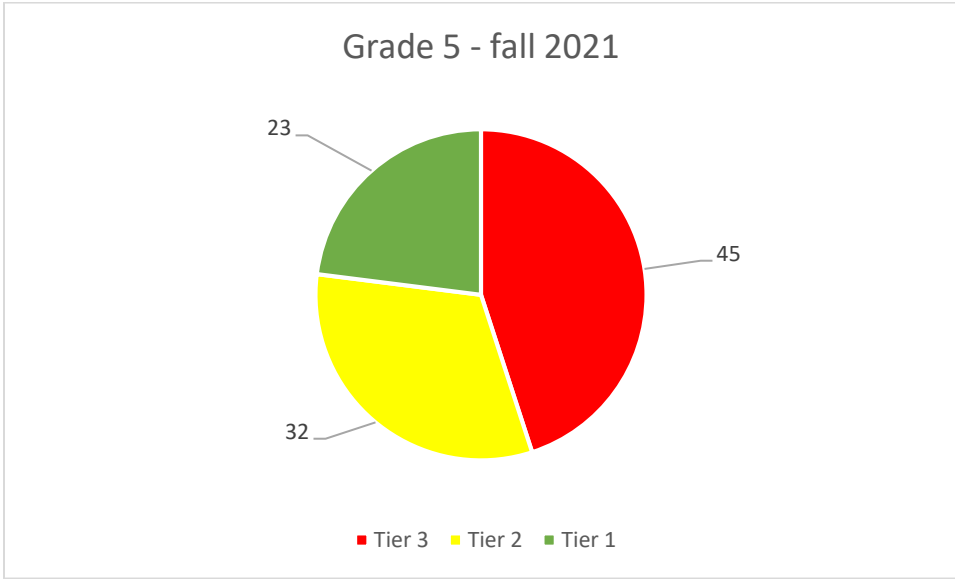

Reading iReady Data for 2021-2022