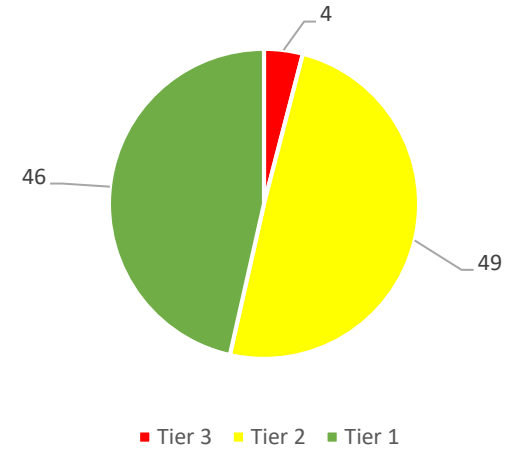

2019 Spring to 2022 Spring READING Comparisons – pages 14-17

Green = Tier I = “at or above grade level”

Yellow = Tier II = “below grade level”

Red = Tier III = “significantly below grade level”

Math iReady Data for 2021-2022

Grade 1 - fall 2021

Grade 1 - spring 2022

Grade 2 - fall 2021

Grade 2 - spring 2022

Math iReady Data for 2021-2022

Grade 3 - fall 2021

Grade 3 - spring 2022

Grade 4 - fall 2021