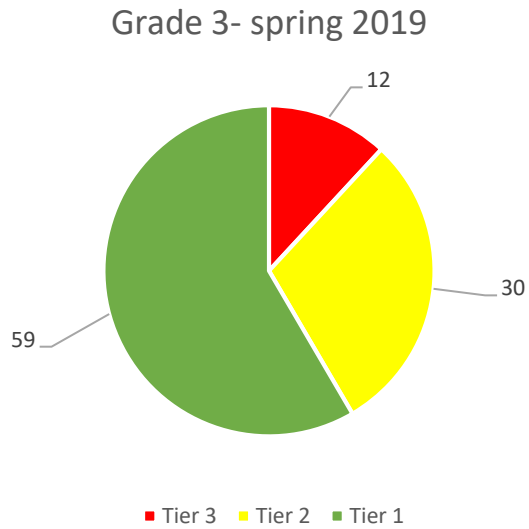

Grade 7 - spring 2022

Grade 8 - fall 2021

Grade 8 - spring 2022

Reading iReady Data for 2021-2022

Reading iReady Data for 2021-2022

Grade 3 - fall 2021

Grade 3 - spring 2022

Grade 4 - fall 2021

Grade 4 - spring 2022

Reading iReady Data for 2021-2022

Reading iReady Data for 2021-2022

Grade 7 - fall 2021

Grade 7 - spring 2022

Grade 8 - fall 2021

Grade 8 - spring 2022

Math - Pre-COVID Spring 2019 and Spring 2022 Comparison

Grade 1 - spring 2019

Grade 1 - spring 2022

Grade 2 - spring 2019

Grade 2 - spring 2022

Math - Pre-COVID Spring 2019 and Spring 2022 Comparison

Math - Pre-COVID Spring 2019 and Spring 2022 Comparison

Grade 5- spring 2019

Grade 5 - spring 2022

Grade 6- spring 2019

Grade 6 - spring 2022

Math - Pre-COVID Spring 2019 and Spring 2022 Comparison

Grade 7- spring 2019

Grade 7 - spring 2022

Grade 8- spring 2019

Grade 8 - spring 2022