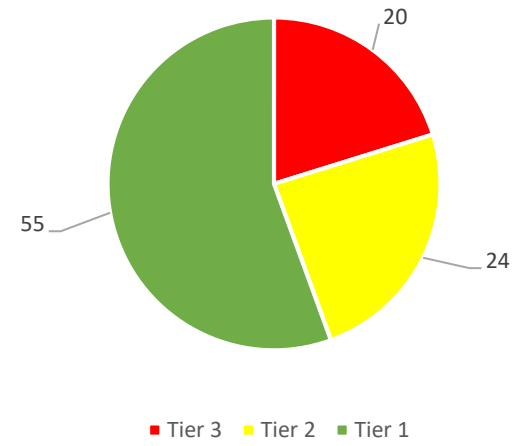

Grade 4 - spring 2022

Reading iReady Data for 2021-2022

Reading iReady Data for 2021-2022

Grade 7 - fall 2021

Grade 7 - spring 2022

Grade 8 - fall 2021

Grade 8 - spring 2022

Math - Pre-COVID Spring 2019 and Spring 2022 Comparison

Grade 1 - spring 2019

Grade 1 - spring 2022

Grade 2 - spring 2019

Grade 2 - spring 2022

Math - Pre-COVID Spring 2019 and Spring 2022 Comparison

Math - Pre-COVID Spring 2019 and Spring 2022 Comparison

Grade 5- spring 2019

Grade 5 - spring 2022

Grade 6- spring 2019

Grade 6 - spring 2022

Math - Pre-COVID Spring 2019 and Spring 2022 Comparison

Grade 7- spring 2019

Grade 7 - spring 2022

Grade 8- spring 2019

Grade 8 - spring 2022