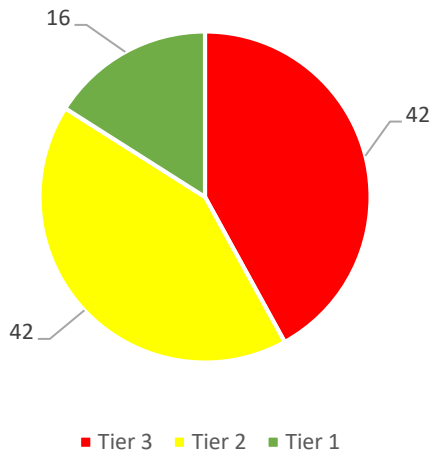

2019 Spring to 2022 Spring READING Comparisons – pages 14-17

Green = Tier I = “at or above grade level”

Yellow = Tier II = “below grade level”

Red = Tier III = “significantly below grade level”

Math iReady Data for 2021-2022

Grade 1 - fall 2021

Grade 1 - spring 2022

Grade 2 - fall 2021

Grade 2 - spring 2022

Math iReady Data for 2021-2022

Grade 3 - fall 2021

Grade 3 - spring 2022

Grade 4 - fall 2021

Grade 4 - spring 2022

Math iReady Data for 2021-2022

Grade 5 - fall 2021

Grade 5 - spring 2022

Grade 6 - fall 2021

Grade 6 - spring 2022

Math iReady Data for 2021-2022

Grade 7 - fall 2021