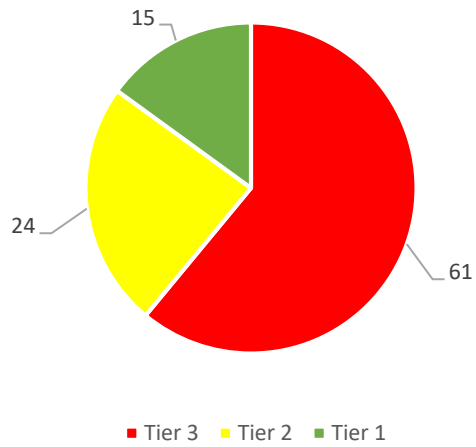

Grade 7 - spring 2022

Grade 8 - fall 2021

Grade 8 - spring 2022

Reading iReady Data for 2021-2022

Reading iReady Data for 2021-2022

Grade 3 - fall 2021

Grade 3 - spring 2022

Grade 4 - fall 2021

Grade 4 - spring 2022

Reading iReady Data for 2021-2022

Reading iReady Data for 2021-2022

Grade 7 - fall 2021

Grade 7 - spring 2022

Grade 8 - fall 2021

Grade 8 - spring 2022

Math - Pre-COVID Spring 2019 and Spring 2022 Comparison

Grade 1 - spring 2019

Grade 1 - spring 2022

Grade 2 - spring 2019

Grade 2 - spring 2022

Math - Pre-COVID Spring 2019 and Spring 2022 Comparison

Math - Pre-COVID Spring 2019 and Spring 2022 Comparison

Grade 5- spring 2019