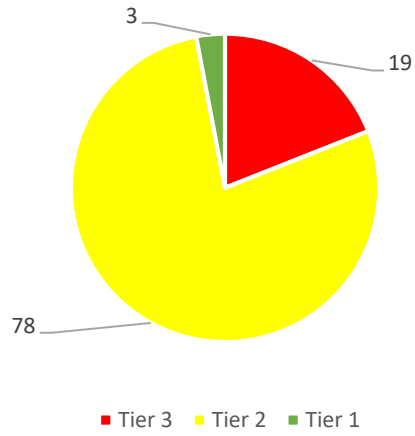

2019 Spring to 2022 Spring READING Comparisons – pages 14-17

Green = Tier I = “at or above grade level”

Yellow = Tier II = “below grade level”

Red = Tier III = “significantly below grade level”

Math iReady Data for 2021-2022

Grade 1 - fall 2021

Grade 1 - spring 2022

Grade 2 - fall 2021

Grade 2 - spring 2022

Math iReady Data for 2021-2022

Grade 3 - fall 2021

Grade 3 - spring 2022

Grade 4 - fall 2021