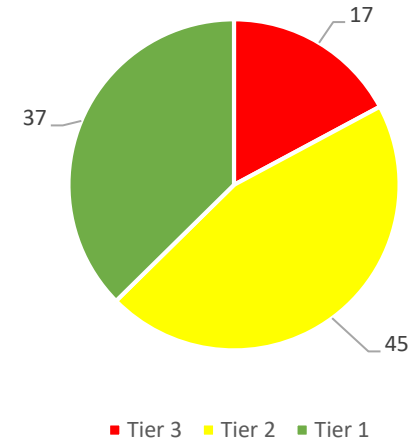

2019 Spring to 2022 Spring READING Comparisons – pages 14-17

Green = Tier I = “at or above grade level”

Yellow = Tier II = “below grade level”

Red = Tier III = “significantly below grade level”

Math iReady Data for 2021-2022

Grade 1 - fall 2021

Grade 1 - spring 2022

Grade 2 - fall 2021

Grade 2 - spring 2022

Math iReady Data for 2021-2022

Grade 3 - fall 2021

Grade 3 - spring 2022

Grade 4 - fall 2021

Grade 4 - spring 2022

Math iReady Data for 2021-2022

Grade 5 - fall 2021

Grade 5 - spring 2022

Grade 6 - fall 2021

Grade 6 - spring 2022

Math iReady Data for 2021-2022

Grade 7 - fall 2021