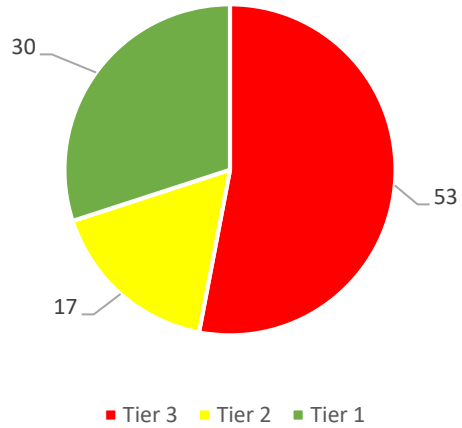

Grade 7 - spring 2022

Grade 8 - fall 2021

Grade 8 - spring 2022

Reading iReady Data for 2021-2022

Reading iReady Data for 2021-2022

Grade 3 - fall 2021

Grade 3 - spring 2022

Grade 4 - fall 2021

Grade 4 - spring 2022

Reading iReady Data for 2021-2022

Reading iReady Data for 2021-2022

Grade 7 - fall 2021

Grade 7 - spring 2022

Grade 8 - fall 2021

Grade 8 - spring 2022

Math - Pre-COVID Spring 2019 and Spring 2022 Comparison

Grade 1 - spring 2019

Grade 1 - spring 2022

Grade 2 - spring 2019

Grade 2 - spring 2022

Math - Pre-COVID Spring 2019 and Spring 2022 Comparison

Math - Pre-COVID Spring 2019 and Spring 2022 Comparison

Grade 5- spring 2019