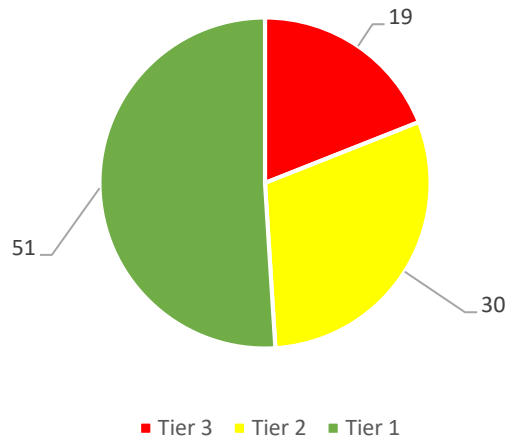

Grade 4 - spring 2022

Reading iReady Data for 2021-2022

Reading iReady Data for 2021-2022

Grade 7 - fall 2021

Grade 7 - spring 2022

Grade 8 - fall 2021

Grade 8 - spring 2022

Math - Pre-COVID Spring 2019 and Spring 2022 Comparison

Grade 1 - spring 2019

Grade 1 - spring 2022

Grade 2 - spring 2019

Grade 2 - spring 2022

Math - Pre-COVID Spring 2019 and Spring 2022 Comparison

Math - Pre-COVID Spring 2019 and Spring 2022 Comparison

Grade 5- spring 2019

Grade 5 - spring 2022

Grade 6- spring 2019

Grade 6 - spring 2022

Math - Pre-COVID Spring 2019 and Spring 2022 Comparison

Grade 7- spring 2019

Grade 7 - spring 2022

Grade 8- spring 2019

Grade 8 - spring 2022