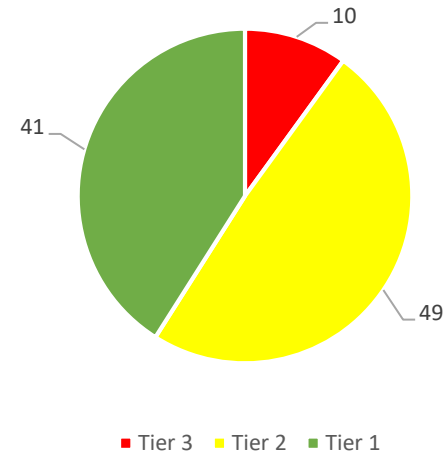

2019 Spring to 2022 Spring READING Comparisons – pages 14-17

Green = Tier I = “at or above grade level”

Yellow = Tier II = “below grade level”

Red = Tier III = “significantly below grade level”

Math iReady Data for 2021-2022

Grade 1 - fall 2021

Grade 1 - spring 2022

Grade 2 - fall 2021

Grade 2 - spring 2022

Math iReady Data for 2021-2022

Grade 3 - fall 2021

Grade 3 - spring 2022

Grade 4 - fall 2021

Grade 4 - spring 2022

Math iReady Data for 2021-2022

Grade 5 - fall 2021

Grade 5 - spring 2022

Grade 6 - fall 2021

Grade 6 - spring 2022

Math iReady Data for 2021-2022

Grade 7 - fall 2021