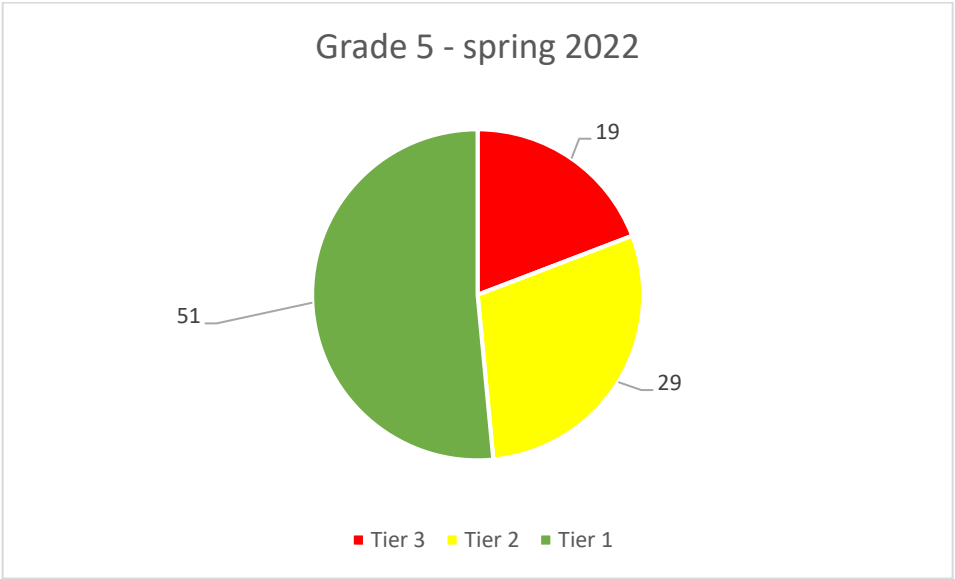

Grade 4 - spring 2022

Math iReady Data for 2021-2022

Grade 5 - fall 2021

Grade 5 - spring 2022

Grade 6 - fall 2021

Grade 6 - spring 2022

Math iReady Data for 2021-2022

Grade 7 - fall 2021

Grade 7 - spring 2022

Grade 8 - fall 2021

Grade 8 - spring 2022

Reading iReady Data for 2021-2022

Reading iReady Data for 2021-2022

Grade 3 - fall 2021

Grade 3 - spring 2022

Grade 4 - fall 2021

Grade 4 - spring 2022

Reading iReady Data for 2021-2022

Reading iReady Data for 2021-2022

Grade 7 - fall 2021

Grade 7 - spring 2022

Grade 8 - fall 2021

Grade 8 - spring 2022

Math - Pre-COVID Spring 2019 and Spring 2022 Comparison