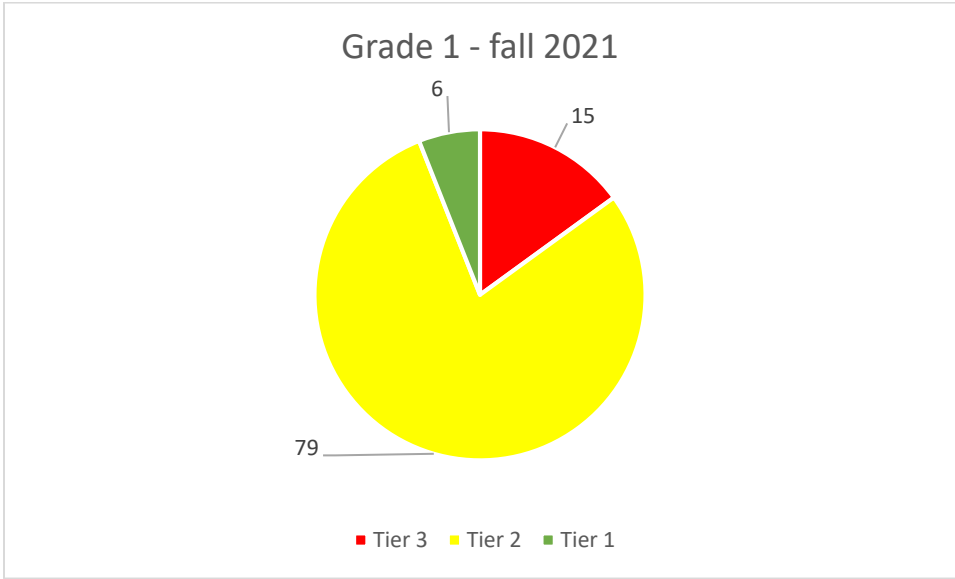

Grade 4 - spring 2022

Math iReady Data for 2021-2022

Grade 5 - fall 2021

Grade 5 - spring 2022

Grade 6 - fall 2021

Grade 6 - spring 2022

Math iReady Data for 2021-2022

Grade 7 - fall 2021

Grade 7 - spring 2022

Grade 8 - fall 2021

Grade 8 - spring 2022

Reading iReady Data for 2021-2022

Reading iReady Data for 2021-2022

Grade 3 - fall 2021

Grade 3 - spring 2022

Grade 4 - fall 2021