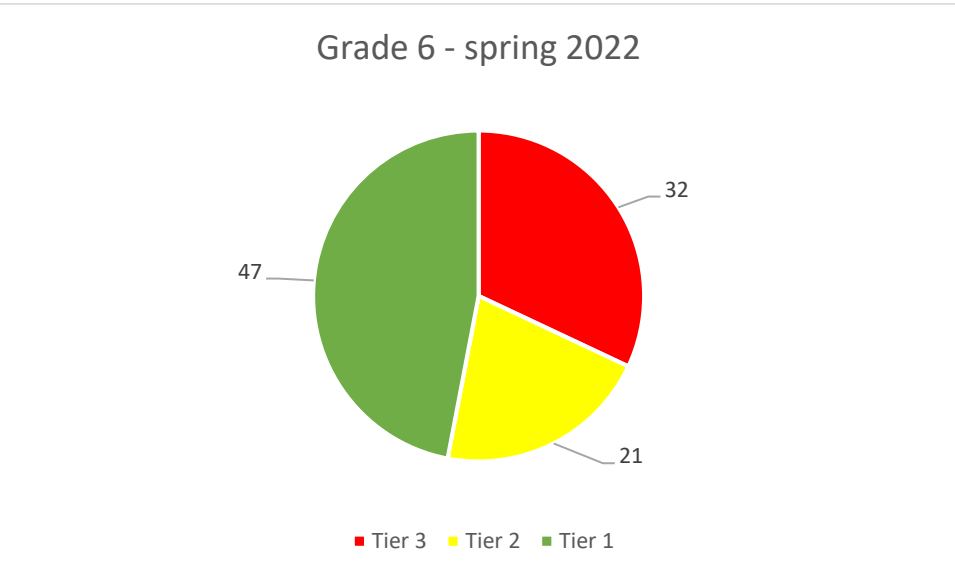

Grade 4 - spring 2022

Math iReady Data for 2021-2022

Grade 5 - fall 2021

Grade 5 - spring 2022

Grade 6 - fall 2021

Grade 6 - spring 2022

Math iReady Data for 2021-2022

Grade 7 - fall 2021

Grade 7 - spring 2022

Grade 8 - fall 2021

Grade 8 - spring 2022

Reading iReady Data for 2021-2022

Reading iReady Data for 2021-2022

Grade 3 - fall 2021

Grade 3 - spring 2022

Grade 4 - fall 2021

Grade 4 - spring 2022

Reading iReady Data for 2021-2022

Reading iReady Data for 2021-2022

Grade 7 - fall 2021

Grade 7 - spring 2022

Grade 8 - fall 2021

Grade 8 - spring 2022

Math - Pre-COVID Spring 2019 and Spring 2022 Comparison