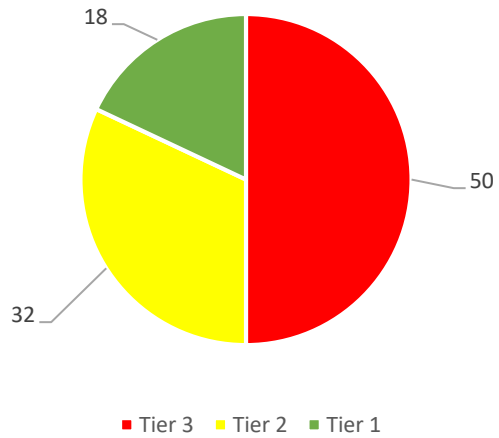

2019 Spring to 2022 Spring READING Comparisons – pages 14-17

Green = Tier I = “at or above grade level”

Yellow = Tier II = “below grade level”

Red = Tier III = “significantly below grade level”

Math iReady Data for 2021-2022

Grade 1 - fall 2021

Grade 1 - spring 2022

Grade 2 - fall 2021

Grade 2 - spring 2022

Math iReady Data for 2021-2022

Grade 3 - fall 2021

Grade 3 - spring 2022

Grade 4 - fall 2021

Grade 4 - spring 2022

Math iReady Data for 2021-2022

Grade 5 - fall 2021

Grade 5 - spring 2022

Grade 6 - fall 2021

Grade 6 - spring 2022

Math iReady Data for 2021-2022

Grade 7 - fall 2021

Grade 7 - spring 2022

Grade 8 - fall 2021

Grade 8 - spring 2022

Reading iReady Data for 2021-2022

Reading iReady Data for 2021-2022

Grade 3 - fall 2021

Grade 3 - spring 2022

Grade 4 - fall 2021