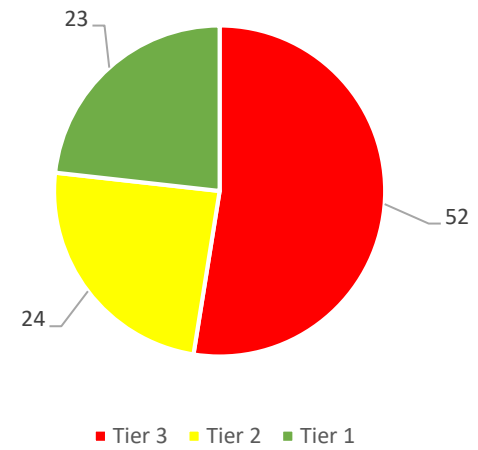

Grade 7 - spring 2022

Grade 8 - fall 2021

Grade 8 - spring 2022

Reading iReady Data for 2021-2022

Reading iReady Data for 2021-2022

Grade 3 - fall 2021

Grade 3 - spring 2022

Grade 4 - fall 2021

Grade 4 - spring 2022

Reading iReady Data for 2021-2022

Reading iReady Data for 2021-2022

Grade 7 - fall 2021

Grade 7 - spring 2022

Grade 8 - fall 2021

Grade 8 - spring 2022

Math - Pre-COVID Spring 2019 and Spring 2022 Comparison

Grade 1 - spring 2019

Grade 1 - spring 2022

Grade 2 - spring 2019

Grade 2 - spring 2022

Math - Pre-COVID Spring 2019 and Spring 2022 Comparison

Math - Pre-COVID Spring 2019 and Spring 2022 Comparison

Grade 5- spring 2019