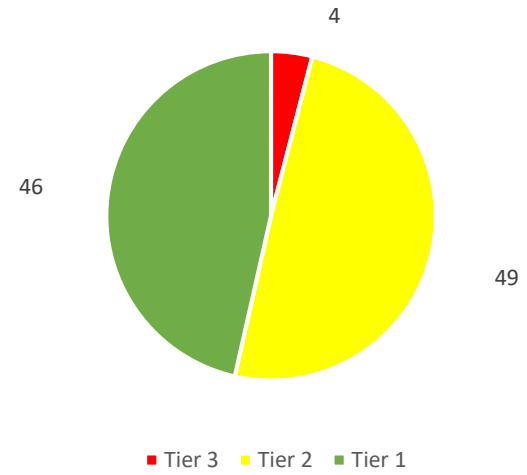

Grade 7 - spring 2022

Grade 8 - fall 2021

Grade 8 - spring 2022

Reading iReady Data for 2021-2022

Reading iReady Data for 2021-2022

Grade 3 - fall 2021

Grade 3 - spring 2022

Grade 4 - fall 2021

Grade 4 - spring 2022

Reading iReady Data for 2021-2022

Reading iReady Data for 2021-2022

Grade 7 - fall 2021

Grade 7 - spring 2022

Grade 8 - fall 2021

Grade 8 - spring 2022

Math - Pre-COVID Spring 2019 and Spring 2022 Comparison

Grade 1 - spring 2019

Grade 1 - spring 2022

Grade 2 - spring 2019

Grade 2 - spring 2022

Math - Pre-COVID Spring 2019 and Spring 2022 Comparison

Math - Pre-COVID Spring 2019 and Spring 2022 Comparison

Grade 5- spring 2019