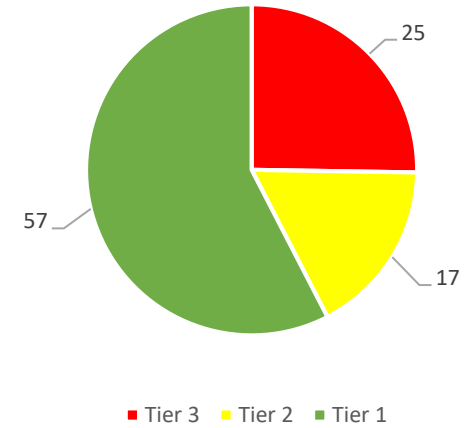

Grade 4 - spring 2022

Math iReady Data for 2021-2022

Grade 5 - fall 2021

Grade 5 - spring 2022

Grade 6 - fall 2021

Grade 6 - spring 2022

Math iReady Data for 2021-2022

Grade 7 - fall 2021

Grade 7 - spring 2022

Grade 8 - fall 2021

Grade 8 - spring 2022

Reading iReady Data for 2021-2022

Reading iReady Data for 2021-2022

Grade 3 - fall 2021

Grade 3 - spring 2022

Grade 4 - fall 2021

Grade 4 - spring 2022

Reading iReady Data for 2021-2022

Reading iReady Data for 2021-2022

Grade 7 - fall 2021

Grade 7 - spring 2022

Grade 8 - fall 2021

Grade 8 - spring 2022

Math - Pre-COVID Spring 2019 and Spring 2022 Comparison