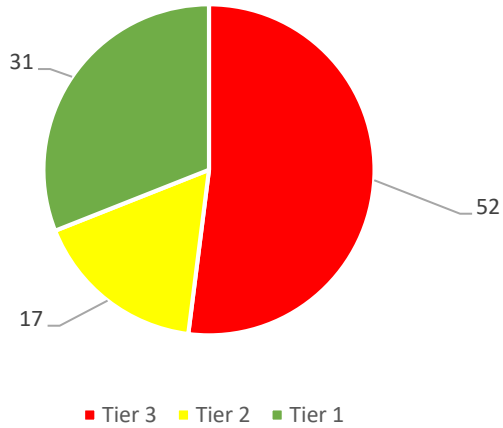

Grade 4 - spring 2022

Math iReady Data for 2021-2022

Grade 5 - fall 2021

Grade 5 - spring 2022

Grade 6 - fall 2021

Grade 6 - spring 2022

Math iReady Data for 2021-2022

Grade 7 - fall 2021

Grade 7 - spring 2022

Grade 8 - fall 2021

Grade 8 - spring 2022

Reading iReady Data for 2021-2022

Reading iReady Data for 2021-2022

Grade 3 - fall 2021

Grade 3 - spring 2022

Grade 4 - fall 2021

Grade 4 - spring 2022

Reading iReady Data for 2021-2022

Reading iReady Data for 2021-2022

Grade 7 - fall 2021

Grade 7 - spring 2022

Grade 8 - fall 2021

Grade 8 - spring 2022

Math - Pre-COVID Spring 2019 and Spring 2022 Comparison