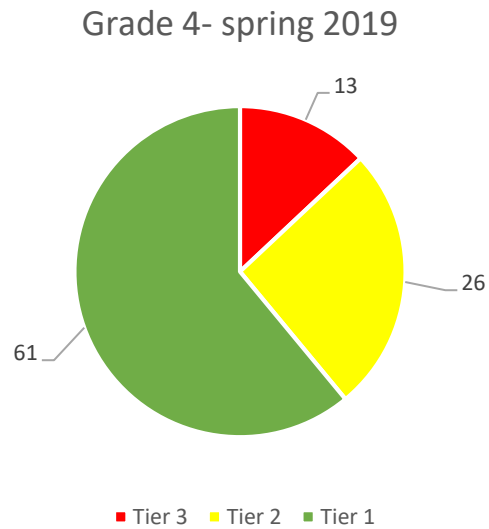

Grade 4 - spring 2022

Reading iReady Data for 2021-2022

Reading iReady Data for 2021-2022

Grade 7 - fall 2021

Grade 7 - spring 2022

Grade 8 - fall 2021

Grade 8 - spring 2022

Math - Pre-COVID Spring 2019 and Spring 2022 Comparison

Grade 1 - spring 2019

Grade 1 - spring 2022

Grade 2 - spring 2019

Grade 2 - spring 2022

Math - Pre-COVID Spring 2019 and Spring 2022 Comparison

Math - Pre-COVID Spring 2019 and Spring 2022 Comparison

Grade 5- spring 2019

Grade 5 - spring 2022

Grade 6- spring 2019

Grade 6 - spring 2022

Math - Pre-COVID Spring 2019 and Spring 2022 Comparison

Grade 7- spring 2019

Grade 7 - spring 2022

Grade 8- spring 2019

Grade 8 - spring 2022