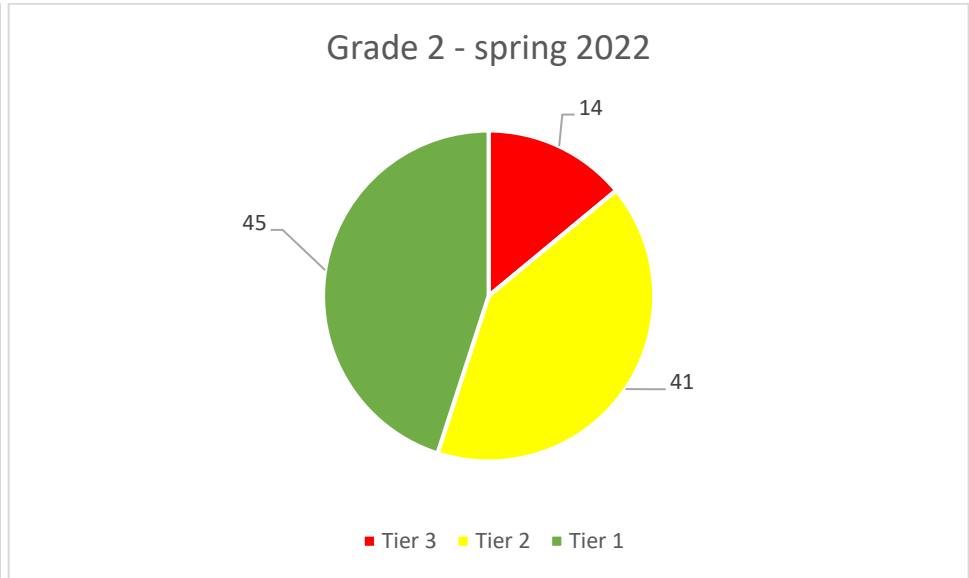

Grade 4 - spring 2022

Math iReady Data for 2021-2022

Grade 5 - fall 2021

Grade 5 - spring 2022

Grade 6 - fall 2021

Grade 6 - spring 2022

Math iReady Data for 2021-2022

Grade 7 - fall 2021

Grade 7 - spring 2022

Grade 8 - fall 2021

Grade 8 - spring 2022

Reading iReady Data for 2021-2022

Reading iReady Data for 2021-2022

Grade 3 - fall 2021

Grade 3 - spring 2022

Grade 4 - fall 2021

Grade 4 - spring 2022

Reading iReady Data for 2021-2022

Reading iReady Data for 2021-2022

Grade 7 - fall 2021

Grade 7 - spring 2022

Grade 8 - fall 2021

Grade 8 - spring 2022

Math - Pre-COVID Spring 2019 and Spring 2022 Comparison