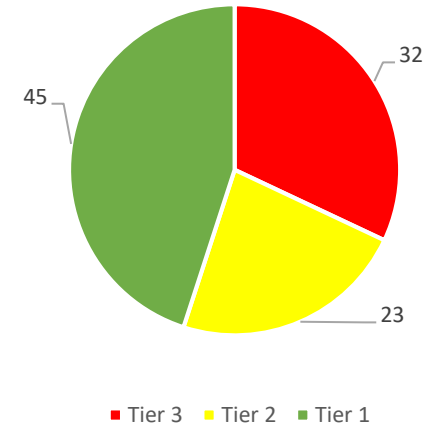

Grade 7 - spring 2022

Grade 8 - fall 2021

Grade 8 - spring 2022

Reading iReady Data for 2021-2022

Reading iReady Data for 2021-2022

Grade 3 - fall 2021

Grade 3 - spring 2022

Grade 4 - fall 2021

Grade 4 - spring 2022

Reading iReady Data for 2021-2022

Reading iReady Data for 2021-2022

Grade 7 - fall 2021

Grade 7 - spring 2022

Grade 8 - fall 2021

Grade 8 - spring 2022

Math - Pre-COVID Spring 2019 and Spring 2022 Comparison

Grade 1 - spring 2019

Grade 1 - spring 2022

Grade 2 - spring 2019

Grade 2 - spring 2022

Math - Pre-COVID Spring 2019 and Spring 2022 Comparison

Math - Pre-COVID Spring 2019 and Spring 2022 Comparison

Grade 5- spring 2019