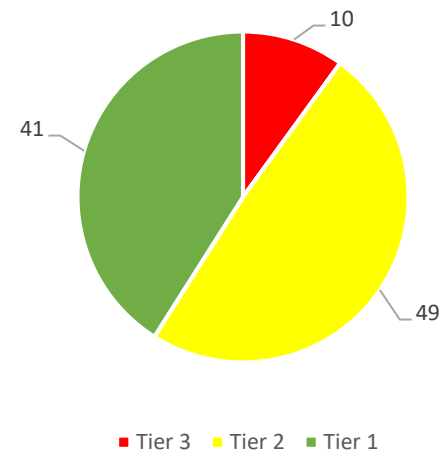

Grade 4 - spring 2022

Reading iReady Data for 2021-2022

Reading iReady Data for 2021-2022

Grade 7 - fall 2021

Grade 7 - spring 2022

Grade 8 - fall 2021

Grade 8 - spring 2022

Math - Pre-COVID Spring 2019 and Spring 2022 Comparison

Grade 1 - spring 2019

Grade 1 - spring 2022

Grade 2 - spring 2019

Grade 2 - spring 2022

Math - Pre-COVID Spring 2019 and Spring 2022 Comparison

Math - Pre-COVID Spring 2019 and Spring 2022 Comparison

Grade 5- spring 2019

Grade 5 - spring 2022

Grade 6- spring 2019

Grade 6 - spring 2022

Math - Pre-COVID Spring 2019 and Spring 2022 Comparison

Grade 7- spring 2019

Grade 7 - spring 2022

Grade 8- spring 2019

Grade 8 - spring 2022