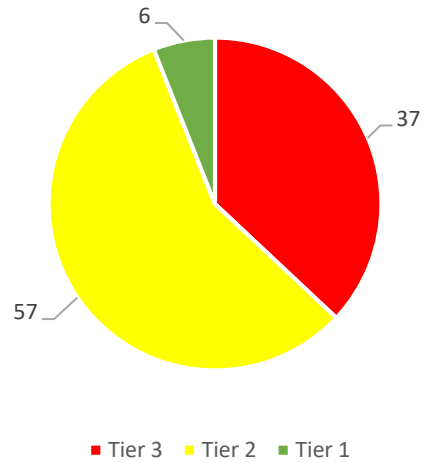

2019 Spring to 2022 Spring READING Comparisons – pages 14-17

Green = Tier I = “at or above grade level”

Yellow = Tier II = “below grade level”

Red = Tier III = “significantly below grade level”

Math iReady Data for 2021-2022

Grade 1 - fall 2021

Grade 1 - spring 2022

Grade 2 - fall 2021

Grade 2 - spring 2022

Math iReady Data for 2021-2022

Grade 3 - fall 2021

Grade 3 - spring 2022

Grade 4 - fall 2021