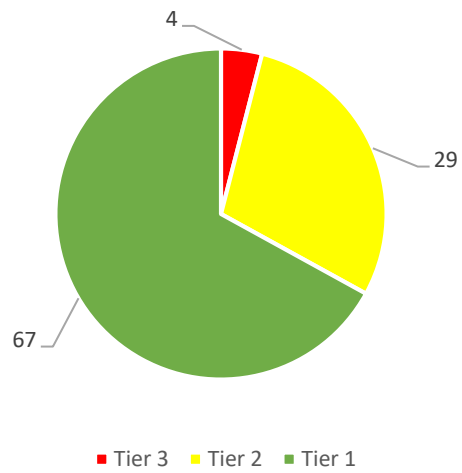

Grade 7 - spring 2022

Grade 8 - fall 2021

Grade 8 - spring 2022

Reading iReady Data for 2021-2022

Reading iReady Data for 2021-2022

Grade 3 - fall 2021

Grade 3 - spring 2022

Grade 4 - fall 2021

Grade 4 - spring 2022

Reading iReady Data for 2021-2022

Reading iReady Data for 2021-2022

Grade 7 - fall 2021

Grade 7 - spring 2022

Grade 8 - fall 2021

Grade 8 - spring 2022

Math - Pre-COVID Spring 2019 and Spring 2022 Comparison

Grade 1 - spring 2019

Grade 1 - spring 2022

Grade 2 - spring 2019

Grade 2 - spring 2022

Math - Pre-COVID Spring 2019 and Spring 2022 Comparison

Math - Pre-COVID Spring 2019 and Spring 2022 Comparison

Grade 5- spring 2019