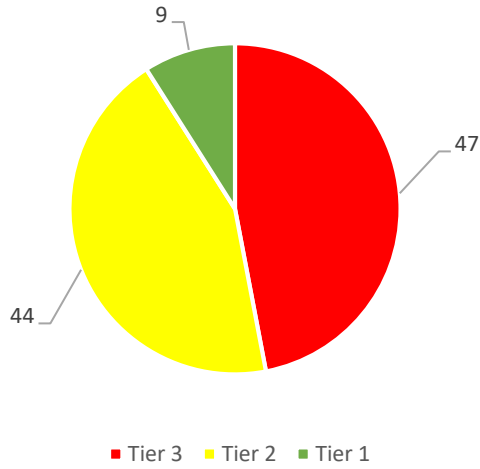

2019 Spring to 2022 Spring READING Comparisons – pages 14-17

Green = Tier I = “at or above grade level”

Yellow = Tier II = “below grade level”

Red = Tier III = “significantly below grade level”

Math iReady Data for 2021-2022

Grade 1 - fall 2021

Grade 1 - spring 2022

Grade 2 - fall 2021

Grade 2 - spring 2022

Math iReady Data for 2021-2022

Grade 3 - fall 2021

Grade 3 - spring 2022

Grade 4 - fall 2021

Grade 4 - spring 2022

Math iReady Data for 2021-2022

Grade 5 - fall 2021

Grade 5 - spring 2022

Grade 6 - fall 2021

Grade 6 - spring 2022

Math iReady Data for 2021-2022

Grade 7 - fall 2021