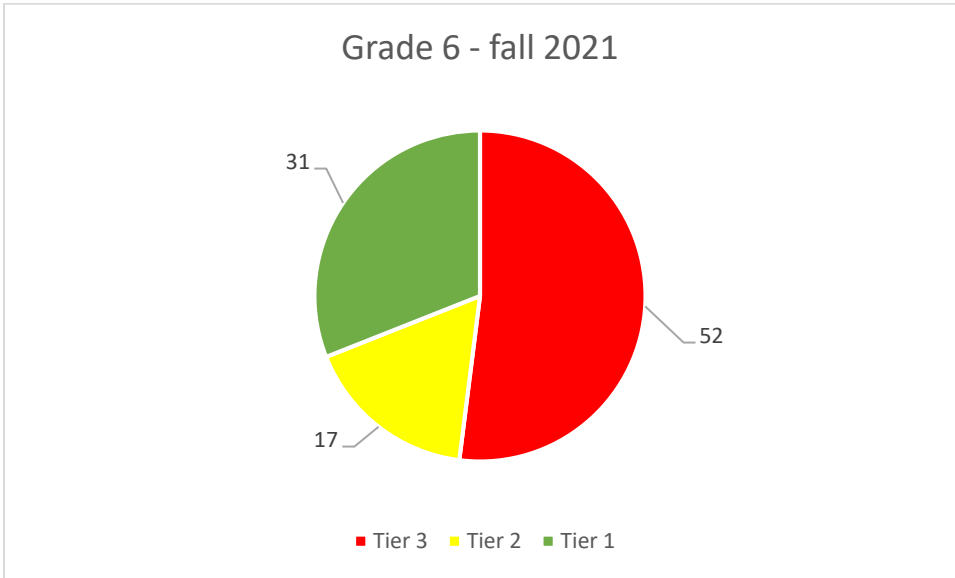

Reading iReady Data for 2021-2022