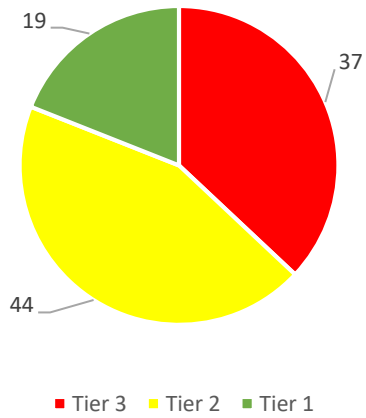

2019 Spring to 2022 Spring READING Comparisons – pages 14-17

Green = Tier I = “at or above grade level”

Yellow = Tier II = “below grade level”

Red = Tier III = “significantly below grade level”

Math iReady Data for 2021-2022

Grade 1 - fall 2021

Grade 1 - spring 2022

Grade 2 - fall 2021

Grade 2 - spring 2022

Math iReady Data for 2021-2022

Grade 3 - fall 2021

Grade 3 - spring 2022

Grade 4 - fall 2021

Grade 4 - spring 2022

Math iReady Data for 2021-2022

Grade 5 - fall 2021

Grade 5 - spring 2022

Grade 6 - fall 2021

Grade 6 - spring 2022

Math iReady Data for 2021-2022

Grade 7 - fall 2021