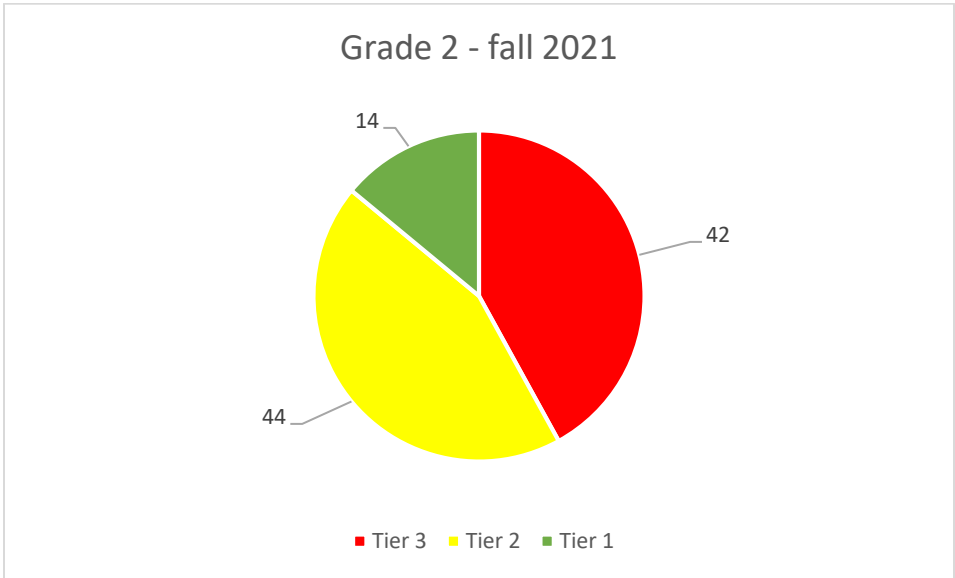

Grade 4 - spring 2022

Math iReady Data for 2021-2022

Grade 5 - fall 2021

Grade 5 - spring 2022

Grade 6 - fall 2021

Grade 6 - spring 2022

Math iReady Data for 2021-2022

Grade 7 - fall 2021

Grade 7 - spring 2022

Grade 8 - fall 2021

Grade 8 - spring 2022

Reading iReady Data for 2021-2022

Reading iReady Data for 2021-2022

Grade 3 - fall 2021

Grade 3 - spring 2022

Grade 4 - fall 2021