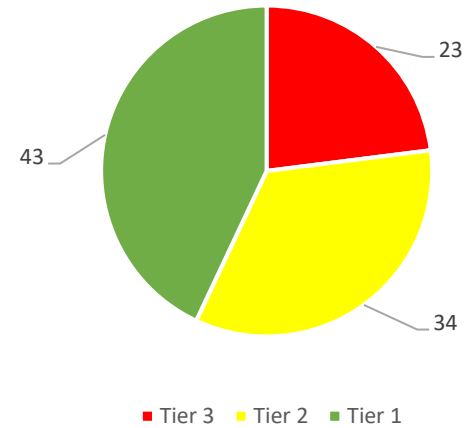

Grade 4 - spring 2022

Math iReady Data for 2021-2022

Grade 5 - fall 2021

Grade 5 - spring 2022

Grade 6 - fall 2021

Grade 6 - spring 2022

Math iReady Data for 2021-2022

Grade 7 - fall 2021

Grade 7 - spring 2022

Grade 8 - fall 2021

Grade 8 - spring 2022

Reading iReady Data for 2021-2022

Reading iReady Data for 2021-2022

Grade 3 - fall 2021

Grade 3 - spring 2022

Grade 4 - fall 2021

Grade 4 - spring 2022

Reading iReady Data for 2021-2022

Reading iReady Data for 2021-2022

Grade 7 - fall 2021

Grade 7 - spring 2022

Grade 8 - fall 2021

Grade 8 - spring 2022

Math - Pre-COVID Spring 2019 and Spring 2022 Comparison