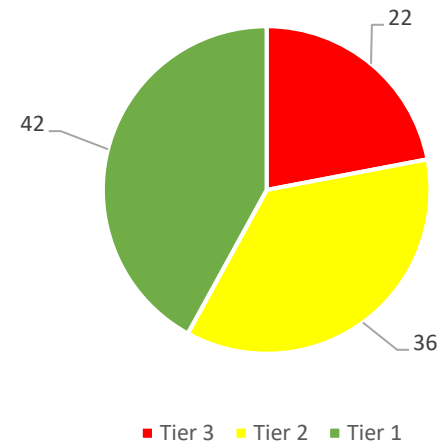

2019 Spring to 2022 Spring READING Comparisons – pages 14-17

Green = Tier I = “at or above grade level”

Yellow = Tier II = “below grade level”

Red = Tier III = “significantly below grade level”

Math iReady Data for 2021-2022

Grade 1 - fall 2021

Grade 1 - spring 2022

Grade 2 - fall 2021

Grade 2 - spring 2022

Math iReady Data for 2021-2022

Grade 3 - fall 2021

Grade 3 - spring 2022

Grade 4 - fall 2021

Grade 4 - spring 2022

Math iReady Data for 2021-2022

Grade 5 - fall 2021

Grade 5 - spring 2022

Grade 6 - fall 2021

Grade 6 - spring 2022

Math iReady Data for 2021-2022

Grade 7 - fall 2021