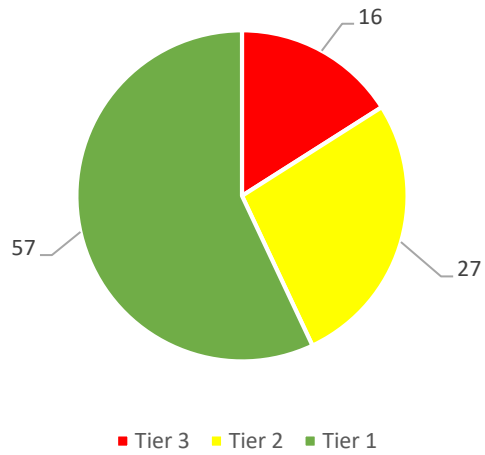

Grade 4 - spring 2022

Reading iReady Data for 2021-2022

Reading iReady Data for 2021-2022

Grade 7 - fall 2021

Grade 7 - spring 2022

Grade 8 - fall 2021

Grade 8 - spring 2022

Math - Pre-COVID Spring 2019 and Spring 2022 Comparison

Grade 1 - spring 2019

Grade 1 - spring 2022

Grade 2 - spring 2019

Grade 2 - spring 2022

Math - Pre-COVID Spring 2019 and Spring 2022 Comparison

Math - Pre-COVID Spring 2019 and Spring 2022 Comparison

Grade 5- spring 2019

Grade 5 - spring 2022

Grade 6- spring 2019

Grade 6 - spring 2022

Math - Pre-COVID Spring 2019 and Spring 2022 Comparison

Grade 7- spring 2019

Grade 7 - spring 2022

Grade 8- spring 2019

Grade 8 - spring 2022