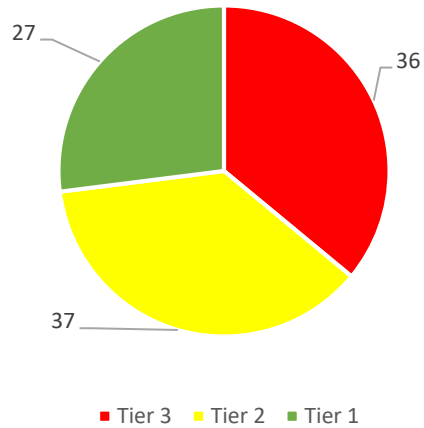

Grade 4 - spring 2022

Math iReady Data for 2021-2022

Grade 5 - fall 2021

Grade 5 - spring 2022

Grade 6 - fall 2021

Grade 6 - spring 2022

Math iReady Data for 2021-2022

Grade 7 - fall 2021

Grade 7 - spring 2022

Grade 8 - fall 2021

Grade 8 - spring 2022

Reading iReady Data for 2021-2022

Reading iReady Data for 2021-2022

Grade 3 - fall 2021

Grade 3 - spring 2022

Grade 4 - fall 2021

Grade 4 - spring 2022

Reading iReady Data for 2021-2022

Reading iReady Data for 2021-2022

Grade 7 - fall 2021

Grade 7 - spring 2022

Grade 8 - fall 2021

Grade 8 - spring 2022

Math - Pre-COVID Spring 2019 and Spring 2022 Comparison