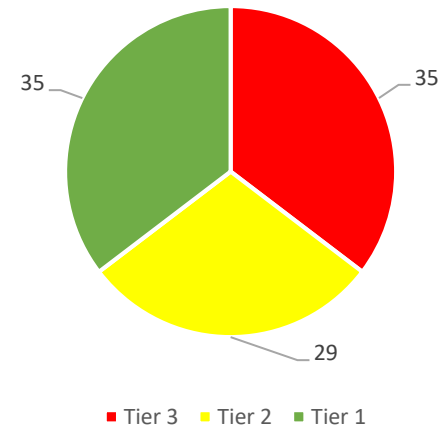

2019 Spring to 2022 Spring READING Comparisons – pages 14-17

Green = Tier I = “at or above grade level”

Yellow = Tier II = “below grade level”

Red = Tier III = “significantly below grade level”

Math iReady Data for 2021-2022

Grade 1 - fall 2021

Grade 1 - spring 2022

Grade 2 - fall 2021

Grade 2 - spring 2022

Math iReady Data for 2021-2022

Grade 3 - fall 2021

Grade 3 - spring 2022

Grade 4 - fall 2021

Grade 4 - spring 2022

Math iReady Data for 2021-2022

Grade 5 - fall 2021

Grade 5 - spring 2022

Grade 6 - fall 2021

Grade 6 - spring 2022

Math iReady Data for 2021-2022

Grade 7 - fall 2021

Grade 7 - spring 2022

Grade 8 - fall 2021

Grade 8 - spring 2022

Reading iReady Data for 2021-2022

Reading iReady Data for 2021-2022

Grade 3 - fall 2021

Grade 3 - spring 2022

Grade 4 - fall 2021